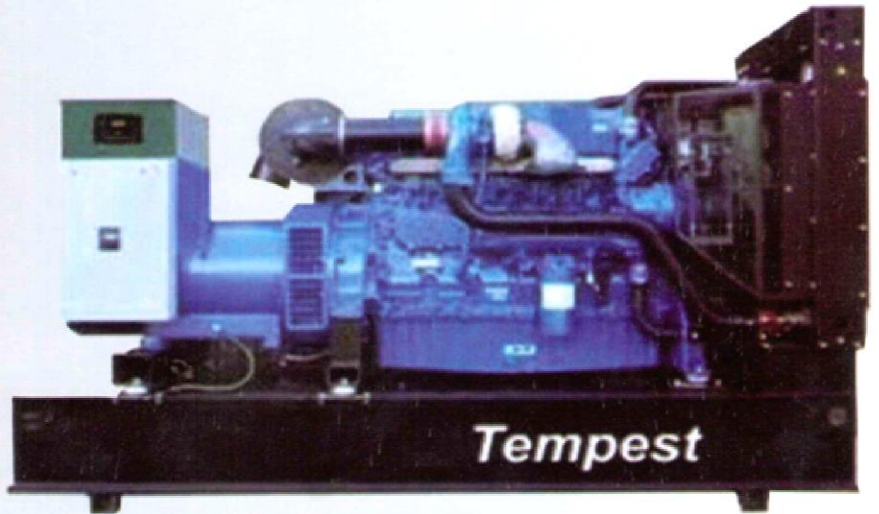

Perkins

Tempest