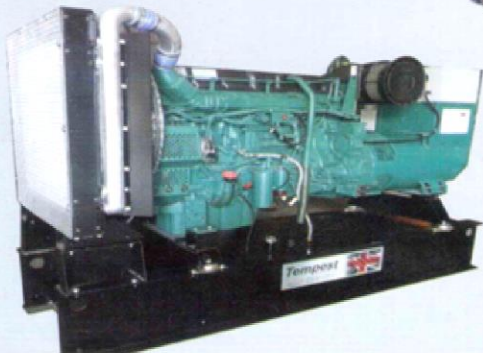

Products

1. Power Generators for selling and rental (from 30KVA to 2500KVA)
2. Genuine Spare Parts & Filters for Generators
3. Fuel Tanks
4. Sound Proof Canopies
5. Tower Lights for Rental
6. Service & Maintenance Contracts for Generators to Corporate & Non Corporate Clients
7. Synchronizing Panels, ATS Panels and Switch Gear