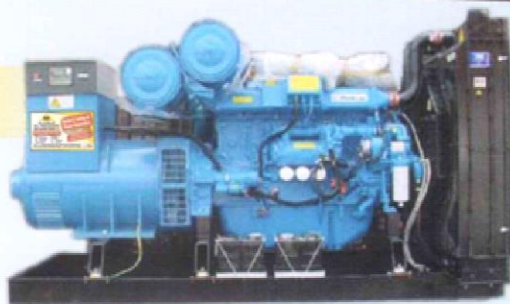

Tempest 1000P